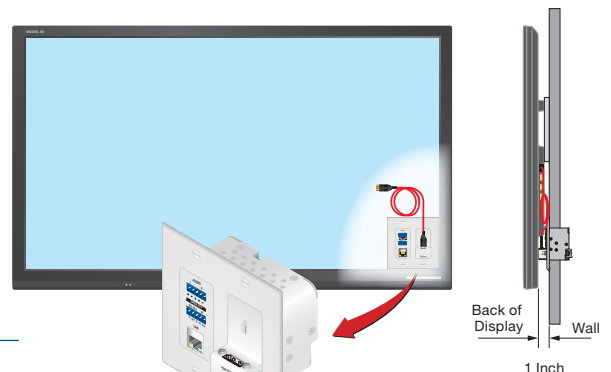

XTP SR HDMI XTP Scaling Receiver

FEATURES

- Receives video with embedded audio, bidirectional RS-232 and IR, and Ethernet up to 330 feet (100 meters) over a shielded CATx cable
- Scales HDMI, DVI, RGB, HD component video, and standard definition video received from XTP devices, Single link HDMI
- Selectable output rates from 640x480 to 1920x1200, including 1080p/60 and 2K
- RJ45 Input with CATx shielded twisted pair cable
- Extron XTP DTP 24 shielded twisted pair cable is strongly recommended for optimal performance
- Bidirectional RS-232 and IR insertion for AV device control
- HDMI Output (HDCP compliant)
- EDID Minder and Key Minder
- Video supports HDCP, EDID, DDC Continuously, Data rate 6 Gbps
- RJ45 for Remote power capability
- Selectable HDMI audio pass-through
- Audio Bit rate 16, 20, 24 bit
- Digital Sampling 24 bit, 8 bit bits per color
- Audio Output combined with HDMI
- Analog Stereo supports Balance Impedance 100 Ohm, Ubalance Impedance 50 Ohm

Model	Version Description	Part Number
XTP SR HDMI	XTP Scaling Receiver	60-1199-01

XTP R HWP 201 XTP Receiver with 90° HDMI Connector for Wall-Mounted Displays

FEATURES

- Receives video with embedded audio, bidirectional RS-232 and IR, and Ethernet up to 330 feet (100 meters) over a shielded CATx cable
- Unique low-profile wallplate design requires minimal space behind a flat panel display
- Supports computer and video resolutions up to 1920x1200, including 1080p/60 Deep Color and 2K
- Compatible with CATx shielded twisted pair cable
- Extron XTP DTP 24 shielded twisted pair cable is strongly recommended for optimal performance
- Bidirectional RS-232 and IR insertion for AV device control
- HDCP compliant
- EDID Minder and Key Minder
- Ethernet extension
- HDMI audio de-embedding with analog stereo audio outputs and volume control
- Remote power capability
- Mounts in an included two-gang Decora® style wallplate