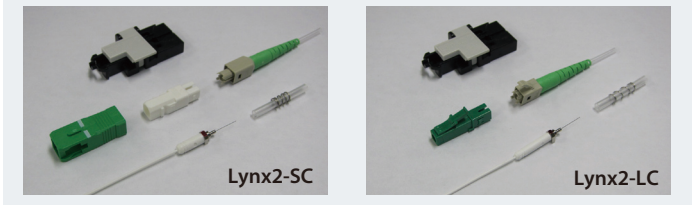

Connector Kit (for single fiber)