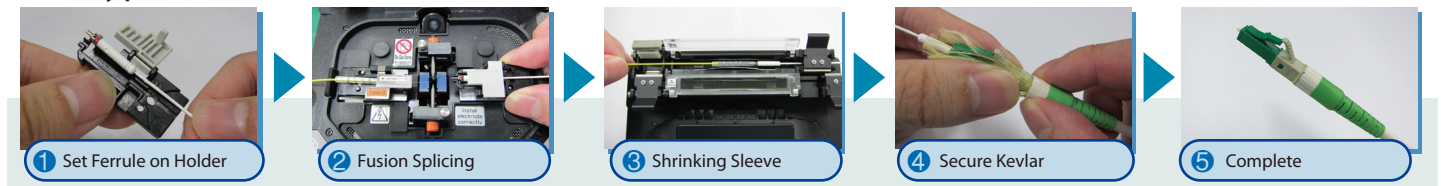

- Easy termination with 'factory made' quality
- Eliminating crimping process and crimping tools
- Requires neither adhesives, hand polishing, nor matching gel
- Compatible with Sumitomo Splicers and other brands
- Meets Telcordia GR-326-CORE and GR-1081-CORE compliance

Specification

Connector	SC	LC	FC
Fiber	SM, MM (62.5µm, 50µm, 50µm10G)		
Media Type	Fiber Type: 0.25, 0.9mm (tight buffer, loose buffer) Cord Type: 1.6mm, 2mm, 2.4mm, 3mm		
Polish	APC, UPC (for SM), PC (for MM)		
Insertion Loss	SM: 0.15dB (Avg.), 0.3dB (max.) MM: 0.10dB (Avg.), 0.25dB (max.)		
Return Loss	SM: ≥65dB (APC), ≥55dB (UPC) MM: ≥30dB (PC)		
Operating Temp.	- 40 to 75°C		
Housing Color	SM,APC Green	SM,UPC Blue	MM62.5 Beige MM50 Black MM50(10G) Aqua
Interface	IEC61754 - 4	IEC61754 - 20	IEC61754 - 13

Structure

Connector Kit (for single fiber)

Assembly procedures

Assembly Tool • Compatible with many existing fusion splicers and accessories

	Fiber cleaver	Jacket remover	Sheath splitter	Kevlar snips	Fiber holder		Connector holder
					Lynx2-UML-S	FHS-025/LB5	
Cord type	✓	✓	✓	✓	0.9mm tight buffer		✓
Fiber type	✓	✓			0.9mm tight buffer	0.9mm loose buffer / 0.25mm fiber	✓

Lynx2-MPO Connector

Industry's first MPO field installable, fusion splice-on connector

- Compatible with factory assembled MPO Connectors
- Bare ribbon or round cord loose tube cable is available
- Heat shrink tube - The highest reliability for the fiber protection
- Compact size - Short length as factory assembled MPO connectors
Compact enough to fit the quad adapter
- Compatible with Sumitomo's T-66M12-MPO splicer
- Management Polarity - Available for every method by arranging the fiber order at the field
- Meets Telcordia GR-1435-CORE compliance