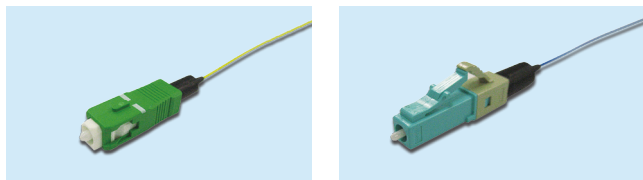

Lynx2-MPO Connector

Industry's first MPO field installable, fusion splice-on connector

- Compatible with factory assembled MPO Connectors
- Bare ribbon or round cord loose tube cable is available
- Heat shrink tube - The highest reliability for the fiber protection
- Compact size - Short length as factory assembled MPO connectors
Compact enough to fit the quad adapter
- Compatible with Sumitomo's T-66M12-MPO splicer
- Management Polarity - Available for every method by arranging the fiber order at the field
- Meets Telcordia GR-1435-CORE compliance

Lynx2-ST Connector

Expansion of Simplex Product Line

- Easy termination- The same procedure as other Lynx2 connectors
- Metal housing - High reliability
- Minimum Parts - Housing parts are pre-assembled

Assembly Tool helps the installation so that the fiber is not twisted
Note: APC polishing is not available for Lynx2-ST Connector

Lynx2-Duplex-LC-Clip

Lynx2-LC turns into Duplex type easily

- One piece, Simple design
- Easy installation and detachable design
- Lynx2-LC for 250/900µm, 900µm LB, 1.6mm and 2mm types are available

Note: The optical cord with 2.4mm or larger diameter is not applicable

Lynx2 with Short Boot

Compact size for small cabinet

- Short Silicone Boot
- Lynx2-SC and LC for 900µm types are available

SUMITOMO ELECTRIC INDUSTRIES, LTD.