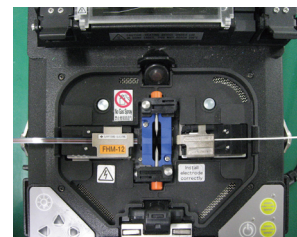

- Easy termination with 'factory made' quality
- Eliminating crimping process and crimping tools
- Requires neither adhesives, hand polishing, nor matching gel
- Compatible with Sumitomo Splicers and other brands
- Meets Telcordia GR-326-CORE and GR-1081-CORE compliance

Structure

Connector Kit (for single fiber)

Assembly procedures

Assembly Tool • Compatible with many existing fusion splicers and accessories

	Fiber cleaver	Jacket remover	Sheath splitter	Kevlar snips	Fiber holder		Connector holder
					Lynx2-UML-S	FHS-025/LB5	
Cord type	✓	✓	✓	✓	0.9mm tight buffer		✓
Fiber type	✓	✓			0.9mm tight buffer	0.9mm loose buffer / 0.25mm fiber	✓

Lynx2-MPO Connector

Industry's first MPO field installable, fusion splice-on connector

- Compatible with factory assembled MPO Connectors
- Bare ribbon or round cord loose tube cable is available
- Heat shrink tube - The highest reliability for the fiber protection
- Compact size - Short length as factory assembled MPO connectors
Compact enough to fit the quad adapter
- Compatible with Sumitomo's T-66M12-MPO splicer
- Management Polarity - Available for every method by arranging the fiber order at the field
- Meets Telcordia GR-1435-CORE compliance