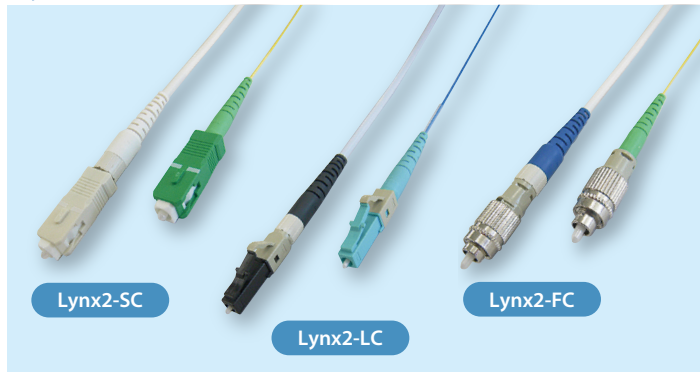

Lynx2 Connector

(Lynx-Custom Fit® Splice-On Connector Ver.2)

Tailoring Your Fiber Optic Network

Splice-on fiber optic connector enabling quick, easy and reliable permanent field terminations

Lynx2-SC, LC and FC Connector

- Easy termination with 'factory made' quality
- Eliminating crimping process and crimping tools
- Requires neither adhesives, hand polishing, nor matching gel
- Compatible with Sumitomo Splicers and other brands
- Meets Telcordia GR-326-CORE and GR-1081-CORE compliance

Specification

Connector	SC	LC	FC
Fiber	SM, MM (62.5µm, 50µm, 50µm10G)		
Media Type	Fiber Type: 0.25, 0.9mm (tight buffer, loose buffer) Cord Type: 1.6mm, 2mm, 2.4mm, 3mm		
Polish	APC, UPC (for SM), PC (for MM)		
Insertion Loss	SM: 0.15dB (Avg.), 0.3dB (max.) MM: 0.10dB (Avg.), 0.25dB (max.)		
Return Loss	SM: ≥65dB (APC), ≥55dB (UPC) MM: ≥30dB (PC)		
Operating Temp.	- 40 to 75°C		
Housing Color	SM,APC Green	SM,UPC Blue	MM62.5 Beige MM50 Black MM50(10G) Aqua
Interface	IEC61754 - 4	IEC61754 - 20	IEC61754 - 13

Lynx2-MPO Connector

Industry's first MPO field installable, fusion splice-on connector

- Compatible with factory assembled MPO Connectors
- Bare ribbon or round cord loose tube cable is available
- Heat shrink tube - The highest reliability for the fiber protection
- Compact size - Short length as factory assembled MPO connectors
Compact enough to fit the quad adapter
- Compatible with Sumitomo's T-66M12-MPO splicer
- Management Polarity - Available for every method by arranging the fiber order at the field
- Meets Telcordia GR-1435-CORE compliance