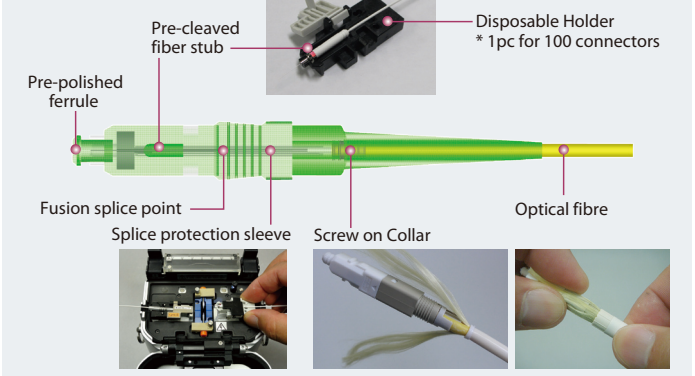

Lynx2 Connector

(Lynx-Custom Fit® Splice-On Connector Ver.2)

Tailoring Your Fiber Optic Network

Splice-on fiber optic connector enabling quick, easy and reliable permanent field terminations

Lynx2-SC, LC and FC Connector

- Easy termination with 'factory made' quality
- Eliminating crimping process and crimping tools
- Requires neither adhesives, hand polishing, nor matching gel
- Compatible with Sumitomo Splicers and other brands
- Meets Telcordia GR-326-CORE and GR-1081-CORE compliance

Structure

Connector Kit (for single fiber)

Assembly procedures

Assembly Tool • Compatible with many existing fusion splicers and accessories

	Fiber cleaver	Jacket remover	Sheath splitter	Kevlar snips	Fiber holder		Connector holder
					Lynx2-UML-S	FHS-025/LB5	
Cord type	✓	✓	✓	✓	0.9mm tight buffer		✓
Fiber type	✓	✓			0.9mm tight buffer	0.9mm loose buffer / 0.25mm fiber	✓

Lynx2-MPO Connector

Industry's first MPO field installable, fusion splice-on connector

- Compatible with factory assembled MPO Connectors
- Bare ribbon or round cord loose tube cable is available
- Heat shrink tube - The highest reliability for the fiber protection
- Compact size - Short length as factory assembled MPO connectors
Compact enough to fit the quad adapter
- Compatible with Sumitomo's T-66M12-MPO splicer
- Management Polarity - Available for every method by arranging the fiber order at the field
- Meets Telcordia GR-1435-CORE compliance