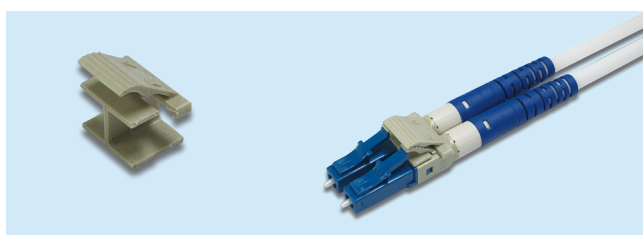

Lynx2-MPO Connector

Industry's first MPO field installable, fusion splice-on connector

- Compatible with factory assembled MPO Connectors
- Bare ribbon or round cord loose tube cable is available
- Heat shrink tube - The highest reliability for the fiber protection
- Compact size - Short length as factory assembled MPO connectors
Compact enough to fit the quad adapter
- Compatible with Sumitomo's T-66M12-MPO splicer
- Management Polarity - Available for every method by arranging the fiber order at the field
- Meets Telcordia GR-1435-CORE compliance

Lynx2-ST Connector

Expansion of Simplex Product Line

- Easy termination- The same procedure as other Lynx2 connectors
- Metal housing - High reliability
- Minimum Parts - Housing parts are pre-assembled

Assembly Tool helps the installation so that the fiber is not twisted
Note: APC polishing is not available for Lynx2-ST Connector

Lynx2-Duplex-LC-Clip

Lynx2-LC turns into Duplex type easily

- One piece, Simple design
- Easy installation and detachable design
- Lynx2-LC for 250/900µm, 900µm LB, 1.6mm and 2mm types are available

Note: The optical cord with 2.4mm or larger diameter is not applicable

Lynx2 with Short Boot

Compact size for small cabinet

- Short Silicone Boot
- Lynx2-SC and LC for 900µm types are available

SUMITOMO ELECTRIC INDUSTRIES, LTD.