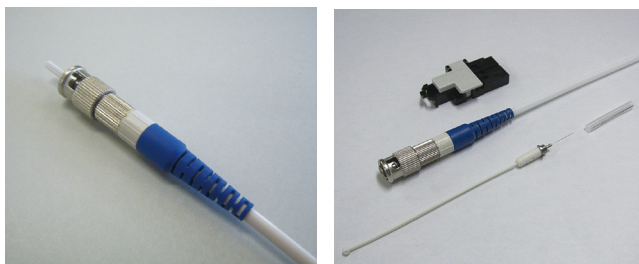

Structure

Connector Kit (for single fiber)

Assembly procedures

Assembly Tool • Compatible with many existing fusion splicers and accessories

	Fiber cleaver	Jacket remover	Sheath splitter	Kevlar snips	Fiber holder		Connector holder
					Lynx2-UML-S	FHS-025/LB5	
Cord type	✓	✓	✓	✓	0.9mm tight buffer		✓
Fiber type	✓	✓			0.9mm tight buffer	0.9mm loose buffer / 0.25mm fiber	✓

Lynx2-MPO Connector

Industry's first MPO field installable, fusion splice-on connector

- Compatible with factory assembled MPO Connectors
- Bare ribbon or round cord loose tube cable is available
- Heat shrink tube - The highest reliability for the fiber protection
- Compact size - Short length as factory assembled MPO connectors
Compact enough to fit the quad adapter
- Compatible with Sumitomo's T-66M12-MPO splicer
- Management Polarity - Available for every method by arranging the fiber order at the field
- Meets Telcordia GR-1435-CORE compliance

Specification

Connector	MPO
Fiber	SM, MM (62.5µm, 50µm, 50µm10G)
Media Type	Bare ribbon, Round Cord (Up to 12 fiber)
Polish	APC (for SM), PC (for MM)
Insertion Loss	SM Low Loss: 0.35dB (Against master plug) SM Std Loss: 0.75dB (Against master plug) MM: 0.35dB (Against aster plug)
Return Loss	SM: ≥55dB
Operating Temp.	- 40 to 75°C
Housing Color	SM,Low Loss Yellow SM,Std Loss Green MM62.5 Beige MM50 Black MM50(10G) Aqua
Interface	IEC61754 - 7

Lynx2-ST Connector

Expansion of Simplex Product Line

- Easy termination- The same procedure as other Lynx2 connectors
- Metal housing - High reliability
- Minimum Parts - Housing parts are pre-assembled