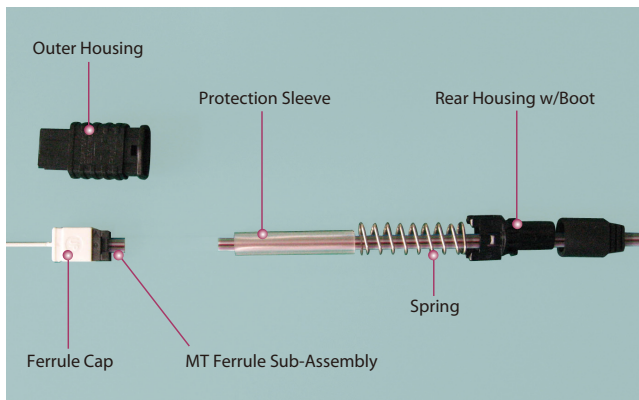

- Easy termination with 'factory made' quality
- Eliminating crimping process and crimping tools
- Requires neither adhesives, hand polishing, nor matching gel
- Compatible with Sumitomo Splicers and other brands
- Meets Telcordia GR-326-CORE and GR-1081-CORE compliance

Structure

Connector Kit (for single fiber)

Assembly procedures

Assembly Tool • Compatible with many existing fusion splicers and accessories

	Fiber cleaver	Jacket remover	Sheath splitter	Kevlar snips	Fiber holder		Connector holder
					Lynx2-UML-S	FHS-025/LB5	
Cord type	✓	✓	✓	✓	0.9mm tight buffer		✓
Fiber type	✓	✓			0.9mm tight buffer	0.9mm loose buffer / 0.25mm fiber	✓

Lynx2-MPO Connector

Industry's first MPO field installable, fusion splice-on connector

- Compatible with factory assembled MPO Connectors
- Bare ribbon or round cord loose tube cable is available
- Heat shrink tube - The highest reliability for the fiber protection
- Compact size - Short length as factory assembled MPO connectors
Compact enough to fit the quad adapter
- Compatible with Sumitomo's T-66M12-MPO splicer
- Management Polarity - Available for every method by arranging the fiber order at the field
- Meets Telcordia GR-1435-CORE compliance

Lynx2-ST Connector

Expansion of Simplex Product Line

- Easy termination- The same procedure as other Lynx2 connectors
- Metal housing - High reliability
- Minimum Parts - Housing parts are pre-assembled