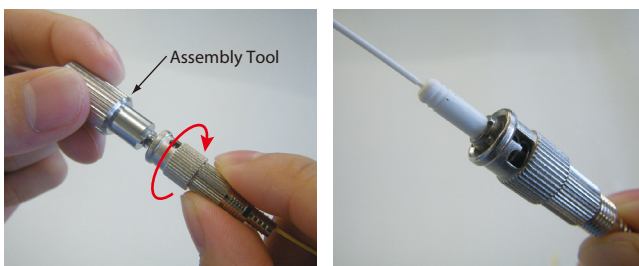

- Easy termination with 'factory made' quality
- Eliminating crimping process and crimping tools
- Requires neither adhesives, hand polishing, nor matching gel
- Compatible with Sumitomo Splicers and other brands
- Meets Telcordia GR-326-CORE and GR-1081-CORE compliance

Structure

Connector Kit (for single fiber)

Assembly procedures

Assembly Tool • Compatible with many existing fusion splicers and accessories

	Fiber cleaver	Jacket remover	Sheath splitter	Kevlar snips	Fiber holder		Connector holder
					Lynx2-UML-S	FHS-025/LB5	
Cord type	✓	✓	✓	✓	0.9mm tight buffer		✓
Fiber type	✓	✓			0.9mm tight buffer	0.9mm loose buffer / 0.25mm fiber	✓

Lynx2-MPO Connector

Industry's first MPO field installable, fusion splice-on connector

- Compatible with factory assembled MPO Connectors
- Bare ribbon or round cord loose tube cable is available
- Heat shrink tube - The highest reliability for the fiber protection
- Compact size - Short length as factory assembled MPO connectors
Compact enough to fit the quad adapter
- Compatible with Sumitomo's T-66M12-MPO splicer
- Management Polarity - Available for every method by arranging the fiber order at the field
- Meets Telcordia GR-1435-CORE compliance

Lynx2-ST Connector

Expansion of Simplex Product Line

- Easy termination- The same procedure as other Lynx2 connectors
- Metal housing - High reliability
- Minimum Parts - Housing parts are pre-assembled