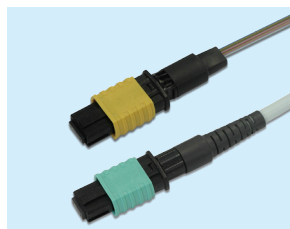

- Easy termination with 'factory made' quality
- Eliminating crimping process and crimping tools
- Requires neither adhesives, hand polishing, nor matching gel
- Compatible with Sumitomo Splicers and other brands
- Meets Telcordia GR-326-CORE and GR-1081-CORE compliance

Specification

Connector	SC	LC	FC
Fiber	SM, MM (62.5µm, 50µm, 50µm10G)		
Media Type	Fiber Type: 0.25, 0.9mm (tight buffer, loose buffer) Cord Type: 1.6mm, 2mm, 2.4mm, 3mm		
Polish	APC, UPC (for SM), PC (for MM)		
Insertion Loss	SM: 0.15dB (Avg.), 0.3dB (max.) MM: 0.10dB (Avg.), 0.25dB (max.)		
Return Loss	SM: ≥65dB (APC), ≥55dB (UPC) MM: ≥30dB (PC)		
Operating Temp.	- 40 to 75°C		
Housing Color	SM,APC Green	SM,UPC Blue	MM62.5 Beige MM50 Black MM50(10G) Aqua
Interface	IEC61754 - 4	IEC61754 - 20	IEC61754 - 13

Structure

Connector Kit (for single fiber)

Assembly procedures

Assembly Tool • Compatible with many existing fusion splicers and accessories

	Fiber cleaver	Jacket remover	Sheath splitter	Kevlar snips	Fiber holder		Connector holder
					Lynx2-UML-S	FHS-025/LB5	
Cord type	✓	✓	✓	✓	0.9mm tight buffer		✓
Fiber type	✓	✓			0.9mm tight buffer	0.9mm loose buffer / 0.25mm fiber	✓

Lynx2-MPO Connector

Industry's first MPO field installable, fusion splice-on connector

- Compatible with factory assembled MPO Connectors
- Bare ribbon or round cord loose tube cable is available
- Heat shrink tube - The highest reliability for the fiber protection
- Compact size - Short length as factory assembled MPO connectors
Compact enough to fit the quad adapter
- Compatible with Sumitomo's T-66M12-MPO splicer
- Management Polarity - Available for every method by arranging the fiber order at the field
- Meets Telcordia GR-1435-CORE compliance